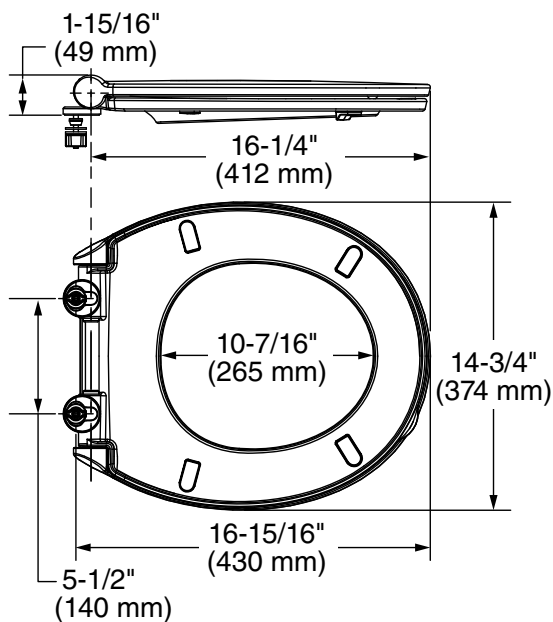

To Be Specified

☐ Color: ☐ White

EVERCLEAN®

© 2017 AS America Inc.