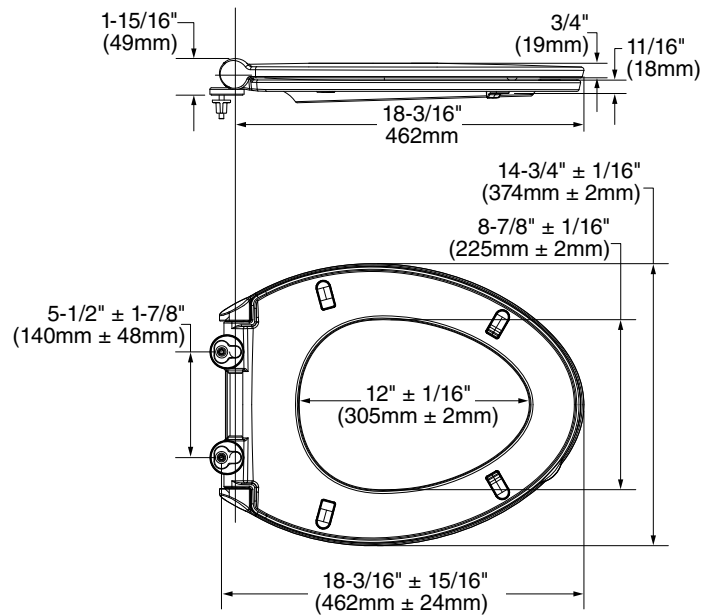

EVERCLEAN®

© 2017 AS America Inc.