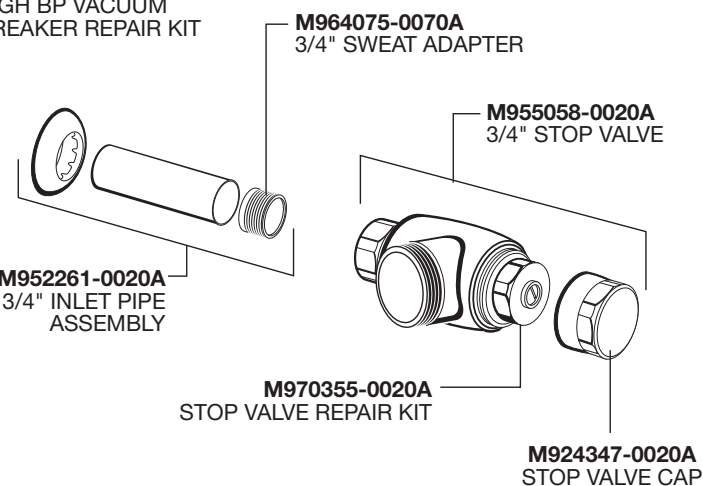

American Standard

Ultima™ Sensor-Operated Flush Valve

With Side-Mount Operator,
Diaphragm-Type

MODEL NUMBERS
6147SM

OPTIONAL ADJUSTABLE TAILPIECE
(Purchased Separately)

M962836-0020A (8-1/4" to 9-1/4" Rough-in)
M962835-0020A (7-1/4" to 8-1/4" Rough-in)
M962834-0020A (6-1/4" to 7-1/4" Rough-in)
M962833-0020A (5-1/4" to 6-1/4" Rough-in)

M964411-0020A
VACUUM BREAKER
ASSEMBLY 11-1/2"
(220 mm) ROUGH-IN

M964413-0020A
VACUUM BREAKER
ASSEMBLY 27"
(686 mm) ROUGH-IN

M952269-0020A
ESCUTCHEON KIT

PART OF LIXIL

HOT LINE FOR HELP
For toll-free information and answers to your questions, call:
(844) CRT-TEAM / (844) 278-8326
Mon. - Fri. 8:00 a.m. to 8:00 p.m. EST Saturday 10:00 a.m. to 4:00 p.m. EST
IN MEXICO 01-800-839-1200
IN CANADA 1-800-387-0369 (TORONTO 1-905-306-1093)
Weekdays 8:00 a.m. to 7:00 p.m. EST

American Standard

Ultima™ Sensor-Operated Flush Valve

With Side-Mount Operator, Diaphragm-Type

MODEL NUMBERS
6145SM

PART OF LIXIL

HOT LINE FOR HELP
For toll-free information and answers to your questions, call:
(844) CRT-TEAM / (844) 278-8326
Mon. - Fri. 8:00 a.m. to 8:00 p.m. EST Saturday 10:00 a.m. to 4:00 p.m. EST
IN MEXICO 01-800-839-1200
IN CANADA 1-800-387-0369 (TORONTO 1-905-306-1093)
Weekdays 8:00 a.m. to 7:00 p.m. EST