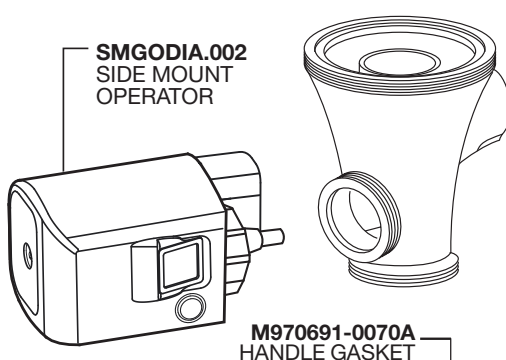

American Standard

Ultima™ Sensor-Operated Flush Valve

With Side-Mount Operator,
Diaphragm-Type

MODEL NUMBERS
6147SM

OPTIONAL ADJUSTABLE TAILPIECE
(Purchased Separately)

M962836-0020A (8-1/4" to 9-1/4" Rough-in)
M962835-0020A (7-1/4" to 8-1/4" Rough-in)
M962834-0020A (6-1/4" to 7-1/4" Rough-in)
M962833-0020A (5-1/4" to 6-1/4" Rough-in)

M964411-0020A
VACUUM BREAKER
ASSEMBLY 11-1/2"
(220 mm) ROUGH-IN

M964413-0020A
VACUUM BREAKER
ASSEMBLY 27"
(686 mm) ROUGH-IN

M952269-0020A
ESCUTCHEON KIT

PART OF LIXIL

HOT LINE FOR HELP
For toll-free information and answers to your questions, call:
(844) CRT-TEAM / (844) 278-8326
Mon. - Fri. 8:00 a.m. to 8:00 p.m. EST Saturday 10:00 a.m. to 4:00 p.m. EST
IN MEXICO 01-800-839-1200
IN CANADA 1-800-387-0369 (TORONTO 1-905-306-1093)
Weekdays 8:00 a.m. to 7:00 p.m. EST

American Standard

Ultima™ Sensor-Operated Flush Valve

With Side-Mount Operator, Diaphragm-Type

MODEL NUMBERS
6145SM

PART OF LIXIL

HOT LINE FOR HELP
For toll-free information and answers to your questions, call:
(844) CRT-TEAM / (844) 278-8326
Mon. - Fri. 8:00 a.m. to 8:00 p.m. EST Saturday 10:00 a.m. to 4:00 p.m. EST
IN MEXICO 01-800-839-1200
IN CANADA 1-800-387-0369 (TORONTO 1-905-306-1093)
Weekdays 8:00 a.m. to 7:00 p.m. EST