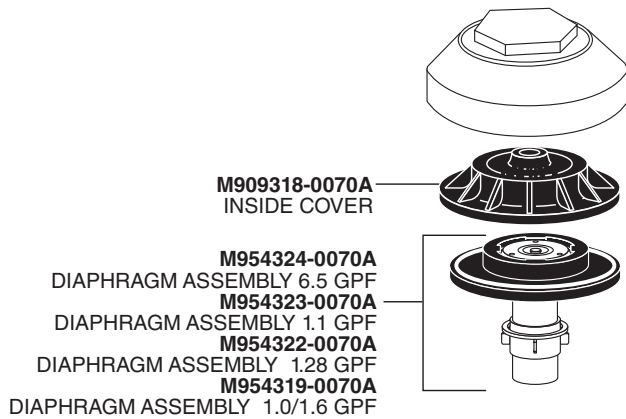

American Standard

Ultima™ Sensor-Operated Flush Valve

With Side-Mount Operator,
Diaphragm-Type

MODEL NUMBERS
6147SM

OPTIONAL ADJUSTABLE TAILPIECE
(Purchased Separately)

M962836-0020A (8-1/4" to 9-1/4" Rough-in)
M962835-0020A (7-1/4" to 8-1/4" Rough-in)
M962834-0020A (6-1/4" to 7-1/4" Rough-in)
M962833-0020A (5-1/4" to 6-1/4" Rough-in)

M964411-0020A
VACUUM BREAKER
ASSEMBLY 11-1/2"
(220 mm) ROUGH-IN

M964413-0020A
VACUUM BREAKER
ASSEMBLY 27"
(686 mm) ROUGH-IN

M952269-0020A
ESCUTCHEON KIT

PART OF LIXIL

HOT LINE FOR HELP
For toll-free information and answers to your questions, call:
(844) CRT-TEAM / (844) 278-8326
Mon. - Fri. 8:00 a.m. to 8:00 p.m. EST Saturday 10:00 a.m. to 4:00 p.m. EST
IN MEXICO 01-800-839-1200
IN CANADA 1-800-387-0369 (TORONTO 1-905-306-1093)
Weekdays 8:00 a.m. to 7:00 p.m. EST