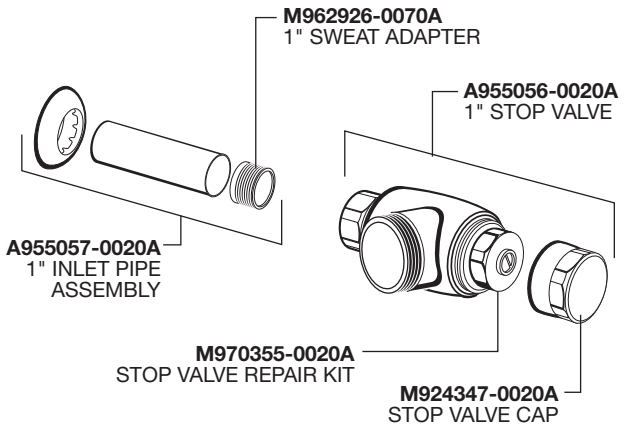

American Standard

Ultima™ Sensor-Operated Flush Valve

With Side-Mount Operator,
Diaphragm-Type

MODEL NUMBERS
6147SM

OPTIONAL ADJUSTABLE TAILPIECE
(Purchased Separately)

M962836-0020A (8-1/4" to 9-1/4" Rough-in)
M962835-0020A (7-1/4" to 8-1/4" Rough-in)
M962834-0020A (6-1/4" to 7-1/4" Rough-in)
M962833-0020A (5-1/4" to 6-1/4" Rough-in)

M964411-0020A
VACUUM BREAKER
ASSEMBLY 11-1/2"
(220 mm) ROUGH-IN

M964413-0020A
VACUUM BREAKER
ASSEMBLY 27"
(686 mm) ROUGH-IN

M952269-0020A
ESCUTCHEON KIT

PART OF LIXIL

HOT LINE FOR HELP
For toll-free information and answers to your questions, call:
(844) CRT-TEAM / (844) 278-8326
Mon. - Fri. 8:00 a.m. to 8:00 p.m. EST Saturday 10:00 a.m. to 4:00 p.m. EST
IN MEXICO 01-800-839-1200
IN CANADA 1-800-387-0369 (TORONTO 1-905-306-1093)
Weekdays 8:00 a.m. to 7:00 p.m. EST

American Standard

Ultima™ Sensor-Operated Flush Valve

With Side-Mount Operator, Diaphragm-Type

MODEL NUMBERS
6145SM

PART OF LIXIL

HOT LINE FOR HELP
For toll-free information and answers to your questions, call:
(844) CRT-TEAM / (844) 278-8326
Mon. - Fri. 8:00 a.m. to 8:00 p.m. EST Saturday 10:00 a.m. to 4:00 p.m. EST
IN MEXICO 01-800-839-1200
IN CANADA 1-800-387-0369 (TORONTO 1-905-306-1093)
Weekdays 8:00 a.m. to 7:00 p.m. EST