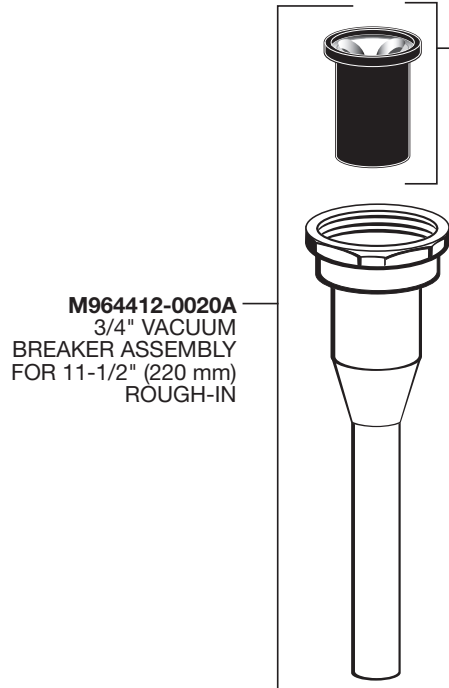

American Standard

Ultima™ Sensor-Operated Flush Valve

With Side-Mount Operator,
Diaphragm-Type

MODEL NUMBERS
6147SM

OPTIONAL ADJUSTABLE TAILPIECE
(Purchased Separately)

M962836-0020A (8-1/4" to 9-1/4" Rough-in)
M962835-0020A (7-1/4" to 8-1/4" Rough-in)
M962834-0020A (6-1/4" to 7-1/4" Rough-in)
M962833-0020A (5-1/4" to 6-1/4" Rough-in)

M964411-0020A
VACUUM BREAKER
ASSEMBLY 11-1/2"
(220 mm) ROUGH-IN

M964413-0020A
VACUUM BREAKER
ASSEMBLY 27"
(686 mm) ROUGH-IN

M952269-0020A
ESCUTCHEON KIT

PART OF LIXIL

HOT LINE FOR HELP
For toll-free information and answers to your questions, call:
(844) CRT-TEAM / (844) 278-8326
Mon. - Fri. 8:00 a.m. to 8:00 p.m. EST Saturday 10:00 a.m. to 4:00 p.m. EST
IN MEXICO 01-800-839-1200
IN CANADA 1-800-387-0369 (TORONTO 1-905-306-1093)
Weekdays 8:00 a.m. to 7:00 p.m. EST

American Standard

Ultima™ Sensor-Operated Flush Valve

With Side-Mount Operator, Diaphragm-Type

MODEL NUMBERS
6145SM

PART OF LIXIL

HOT LINE FOR HELP
For toll-free information and answers to your questions, call:
(844) CRT-TEAM / (844) 278-8326
Mon. - Fri. 8:00 a.m. to 8:00 p.m. EST Saturday 10:00 a.m. to 4:00 p.m. EST
IN MEXICO 01-800-839-1200
IN CANADA 1-800-387-0369 (TORONTO 1-905-306-1093)
Weekdays 8:00 a.m. to 7:00 p.m. EST