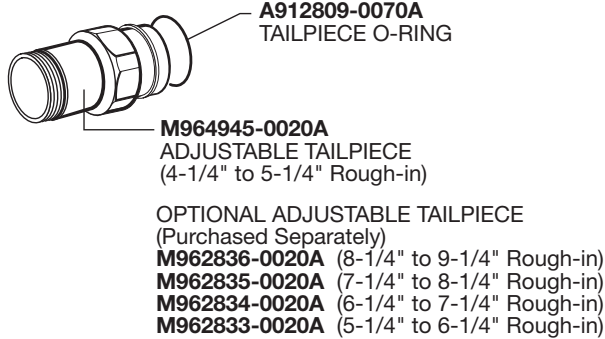

American Standard

Ultima™ Sensor-Operated Flush Valve

With Side-Mount Operator, Diaphragm-Type

MODEL NUMBERS
6145SM

PART OF LIXIL

HOT LINE FOR HELP
For toll-free information and answers to your questions, call:
(844) CRT-TEAM / (844) 278-8326
Mon. - Fri. 8:00 a.m. to 8:00 p.m. EST Saturday 10:00 a.m. to 4:00 p.m. EST
IN MEXICO 01-800-839-1200
IN CANADA 1-800-387-0369 (TORONTO 1-905-306-1093)
Weekdays 8:00 a.m. to 7:00 p.m. EST

Product names listed herein are trademarks of AS America, Inc. ©2019

To learn more about American Standard Selectronic® Products visit our website at:
www.americanstandard-us.com or e-mail us at: CRTTEAM@lixilamericas.com