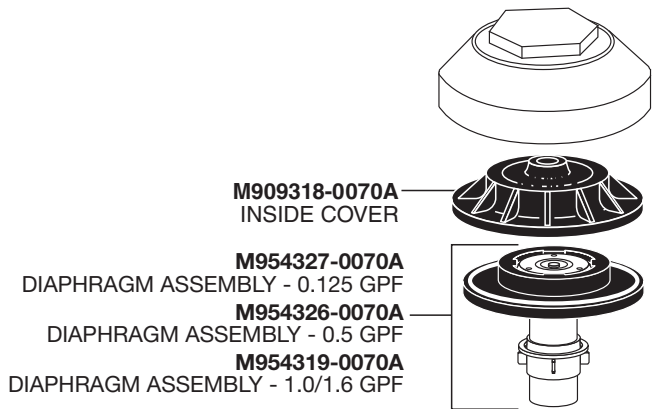

American Standard

Ultima™ Sensor-Operated Flush Valve

With Side-Mount Operator,
Diaphragm-Type

MODEL NUMBERS
6147SM

OPTIONAL ADJUSTABLE TAILPIECE
(Purchased Separately)

M962836-0020A (8-1/4" to 9-1/4" Rough-in)
M962835-0020A (7-1/4" to 8-1/4" Rough-in)
M962834-0020A (6-1/4" to 7-1/4" Rough-in)
M962833-0020A (5-1/4" to 6-1/4" Rough-in)

M964411-0020A
VACUUM BREAKER
ASSEMBLY 11-1/2"
(220 mm) ROUGH-IN

M964413-0020A
VACUUM BREAKER
ASSEMBLY 27"
(686 mm) ROUGH-IN

M952269-0020A
ESCUTCHEON KIT

PART OF LIXIL

HOT LINE FOR HELP
For toll-free information and answers to your questions, call:
(844) CRT-TEAM / (844) 278-8326
Mon. - Fri. 8:00 a.m. to 8:00 p.m. EST Saturday 10:00 a.m. to 4:00 p.m. EST
IN MEXICO 01-800-839-1200
IN CANADA 1-800-387-0369 (TORONTO 1-905-306-1093)
Weekdays 8:00 a.m. to 7:00 p.m. EST

American Standard

Ultima™ Sensor-Operated Flush Valve

With Side-Mount Operator, Diaphragm-Type

MODEL NUMBERS
6145SM

PART OF LIXIL

HOT LINE FOR HELP
For toll-free information and answers to your questions, call:
(844) CRT-TEAM / (844) 278-8326
Mon. - Fri. 8:00 a.m. to 8:00 p.m. EST Saturday 10:00 a.m. to 4:00 p.m. EST
IN MEXICO 01-800-839-1200
IN CANADA 1-800-387-0369 (TORONTO 1-905-306-1093)
Weekdays 8:00 a.m. to 7:00 p.m. EST