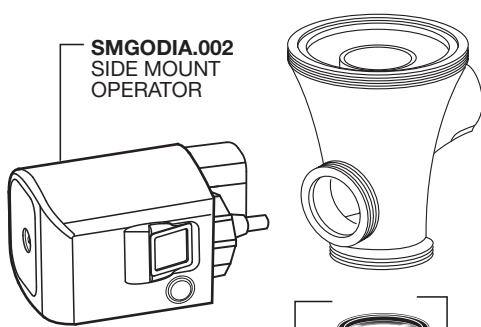

American Standard

Ultima™ Sensor-Operated Flush Valve

With Side-Mount Operator,
Diaphragm-Type

MODEL NUMBERS
6147SM

OPTIONAL ADJUSTABLE TAILPIECE
(Purchased Separately)

M962836-0020A (8-1/4" to 9-1/4" Rough-in)
M962835-0020A (7-1/4" to 8-1/4" Rough-in)
M962834-0020A (6-1/4" to 7-1/4" Rough-in)
M962833-0020A (5-1/4" to 6-1/4" Rough-in)

M964411-0020A
VACUUM BREAKER
ASSEMBLY 11-1/2"
(220 mm) ROUGH-IN

M964413-0020A
VACUUM BREAKER
ASSEMBLY 27"
(686 mm) ROUGH-IN

M952269-0020A
ESCUTCHEON KIT

PART OF LIXIL

HOT LINE FOR HELP
For toll-free information and answers to your questions, call:
(844) CRT-TEAM / (844) 278-8326
Mon. - Fri. 8:00 a.m. to 8:00 p.m. EST Saturday 10:00 a.m. to 4:00 p.m. EST
IN MEXICO 01-800-839-1200
IN CANADA 1-800-387-0369 (TORONTO 1-905-306-1093)
Weekdays 8:00 a.m. to 7:00 p.m. EST