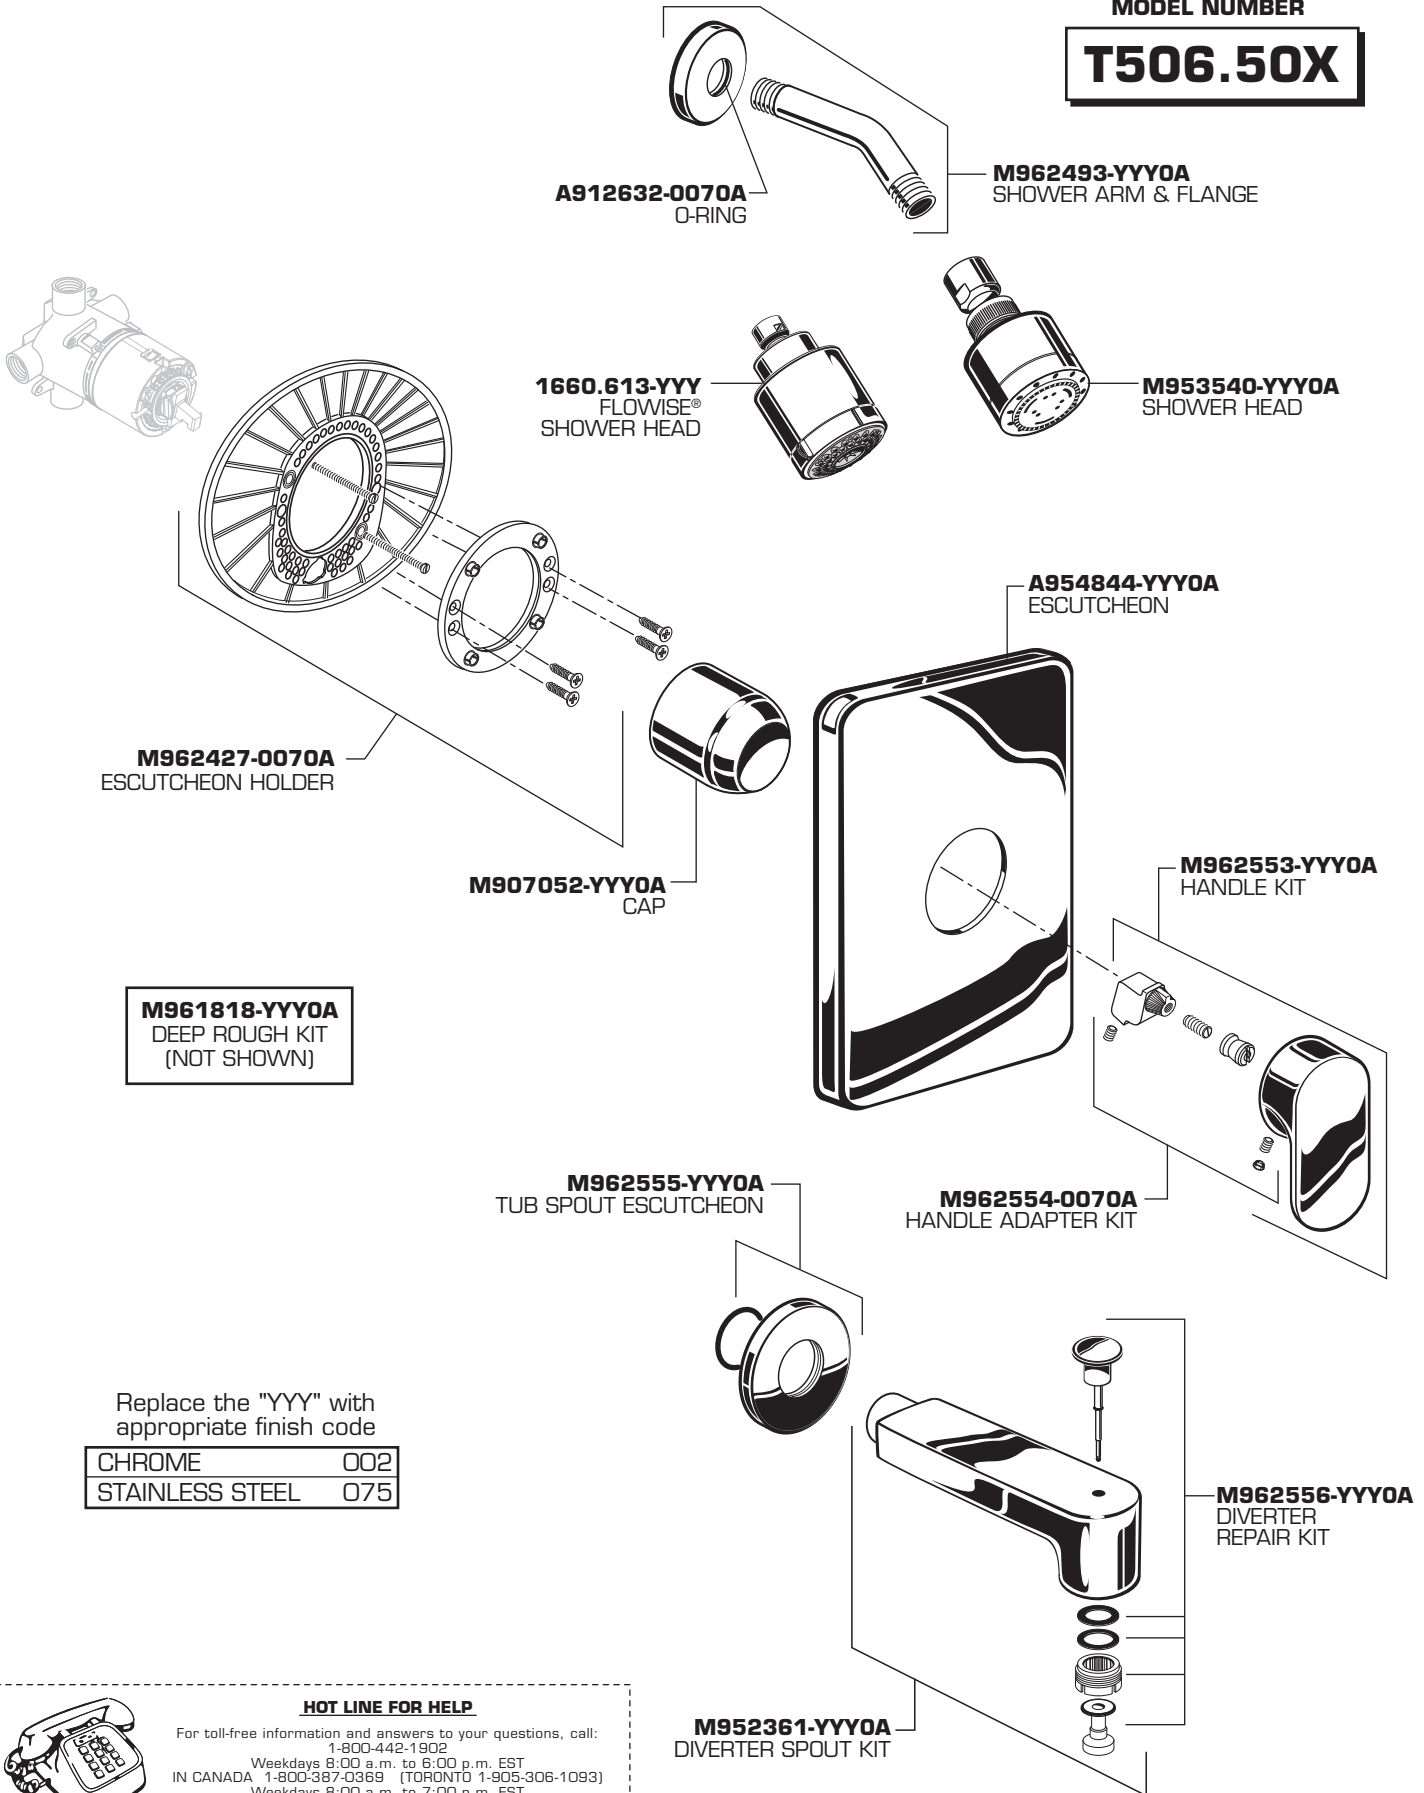

MOMENTS BATH/SHOWER TRIM KIT MODEL NUMBER

T506.50X

M961818-YYY0A
DEEP ROUGH KIT
(NOT SHOWN)

Replace the "YYY" with appropriate finish code

| | |
|-----------------|-----|
| CHROME | 002 |
| STAINLESS STEEL | 075 |