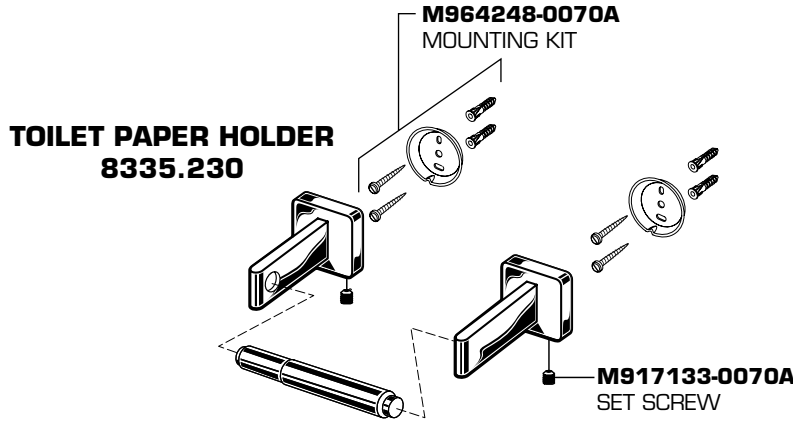

American Standard

**CS SERIES
Contemporary Square
Accessories**

**18" TOWEL BAR
24" TOWEL BAR
TOWEL RING
DOUBLE ROBE HOOK
TOILET PAPER HOLDER**

MODEL NUMBERS

**8335.018
8335.024
8335.190
8335.210
8335.230**

**DOUBLE ROBE HOOK
8335.210**

CHROME	002
SATIN NICKEL	295

HOT LINE FOR HELP
For toll-free information and answers to your questions, call:
1-800-442-1902
Weekdays 8:00 a.m. to 8:00 p.m. EST
IN MEXICO 01-800-839-1200