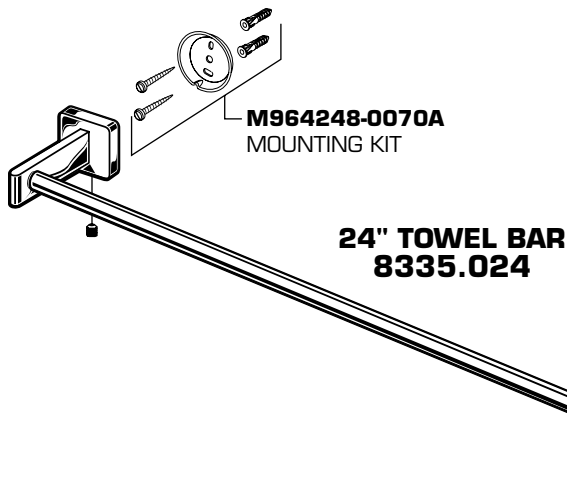

American Standard

**CS SERIES
Contemporary Square
Accessories**

**18" TOWEL BAR
24" TOWEL BAR
TOWEL RING
DOUBLE ROBE HOOK
TOILET PAPER HOLDER**

MODEL NUMBERS

**8335.018
8335.024
8335.190
8335.210
8335.230**

**DOUBLE ROBE HOOK
8335.210**

CHROME	002
SATIN NICKEL	295

HOT LINE FOR HELP
For toll-free information and answers to your questions, call:
1-800-442-1902
Weekdays 8:00 a.m. to 8:00 p.m. EST
IN MEXICO 01-800-839-1200