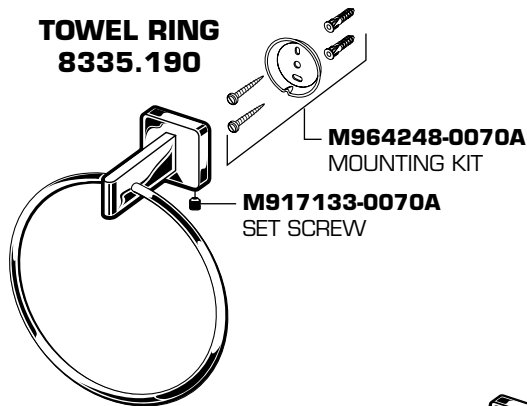

American Standard

**CS SERIES
Contemporary Square
Accessories**

**18" TOWEL BAR
24" TOWEL BAR
TOWEL RING
DOUBLE ROBE HOOK
TOILET PAPER HOLDER**

MODEL NUMBERS

**8335.018
8335.024
8335.190
8335.210
8335.230**

**DOUBLE ROBE HOOK
8335.210**

CHROME	002
SATIN NICKEL	295

HOT LINE FOR HELP
For toll-free information and answers to your questions, call:
1-800-442-1902
Weekdays 8:00 a.m. to 8:00 p.m. EST
IN MEXICO 01-800-839-1200