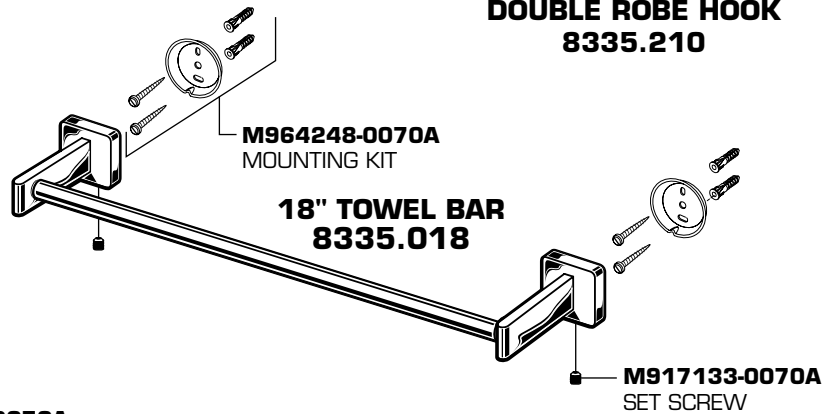

American Standard

**CS SERIES
Contemporary Square
Accessories**

**18" TOWEL BAR
24" TOWEL BAR
TOWEL RING
DOUBLE ROBE HOOK
TOILET PAPER HOLDER**

MODEL NUMBERS

**8335.018
8335.024
8335.190
8335.210
8335.230**

**DOUBLE ROBE HOOK
8335.210**

CHROME	002
SATIN NICKEL	295

HOT LINE FOR HELP
For toll-free information and answers to your questions, call:
1-800-442-1902
Weekdays 8:00 a.m. to 8:00 p.m. EST
IN MEXICO 01-800-839-1200