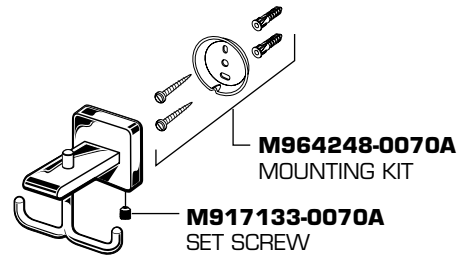

American Standard

**CS SERIES
Contemporary Square
Accessories**

**18" TOWEL BAR
24" TOWEL BAR
TOWEL RING
DOUBLE ROBE HOOK
TOILET PAPER HOLDER**

MODEL NUMBERS

**8335.018
8335.024
8335.190
8335.210
8335.230**

**DOUBLE ROBE HOOK
8335.210**

CHROME	002
SATIN NICKEL	295

HOT LINE FOR HELP
For toll-free information and answers to your questions, call:
1-800-442-1902
Weekdays 8:00 a.m. to 8:00 p.m. EST
IN MEXICO 01-800-839-1200