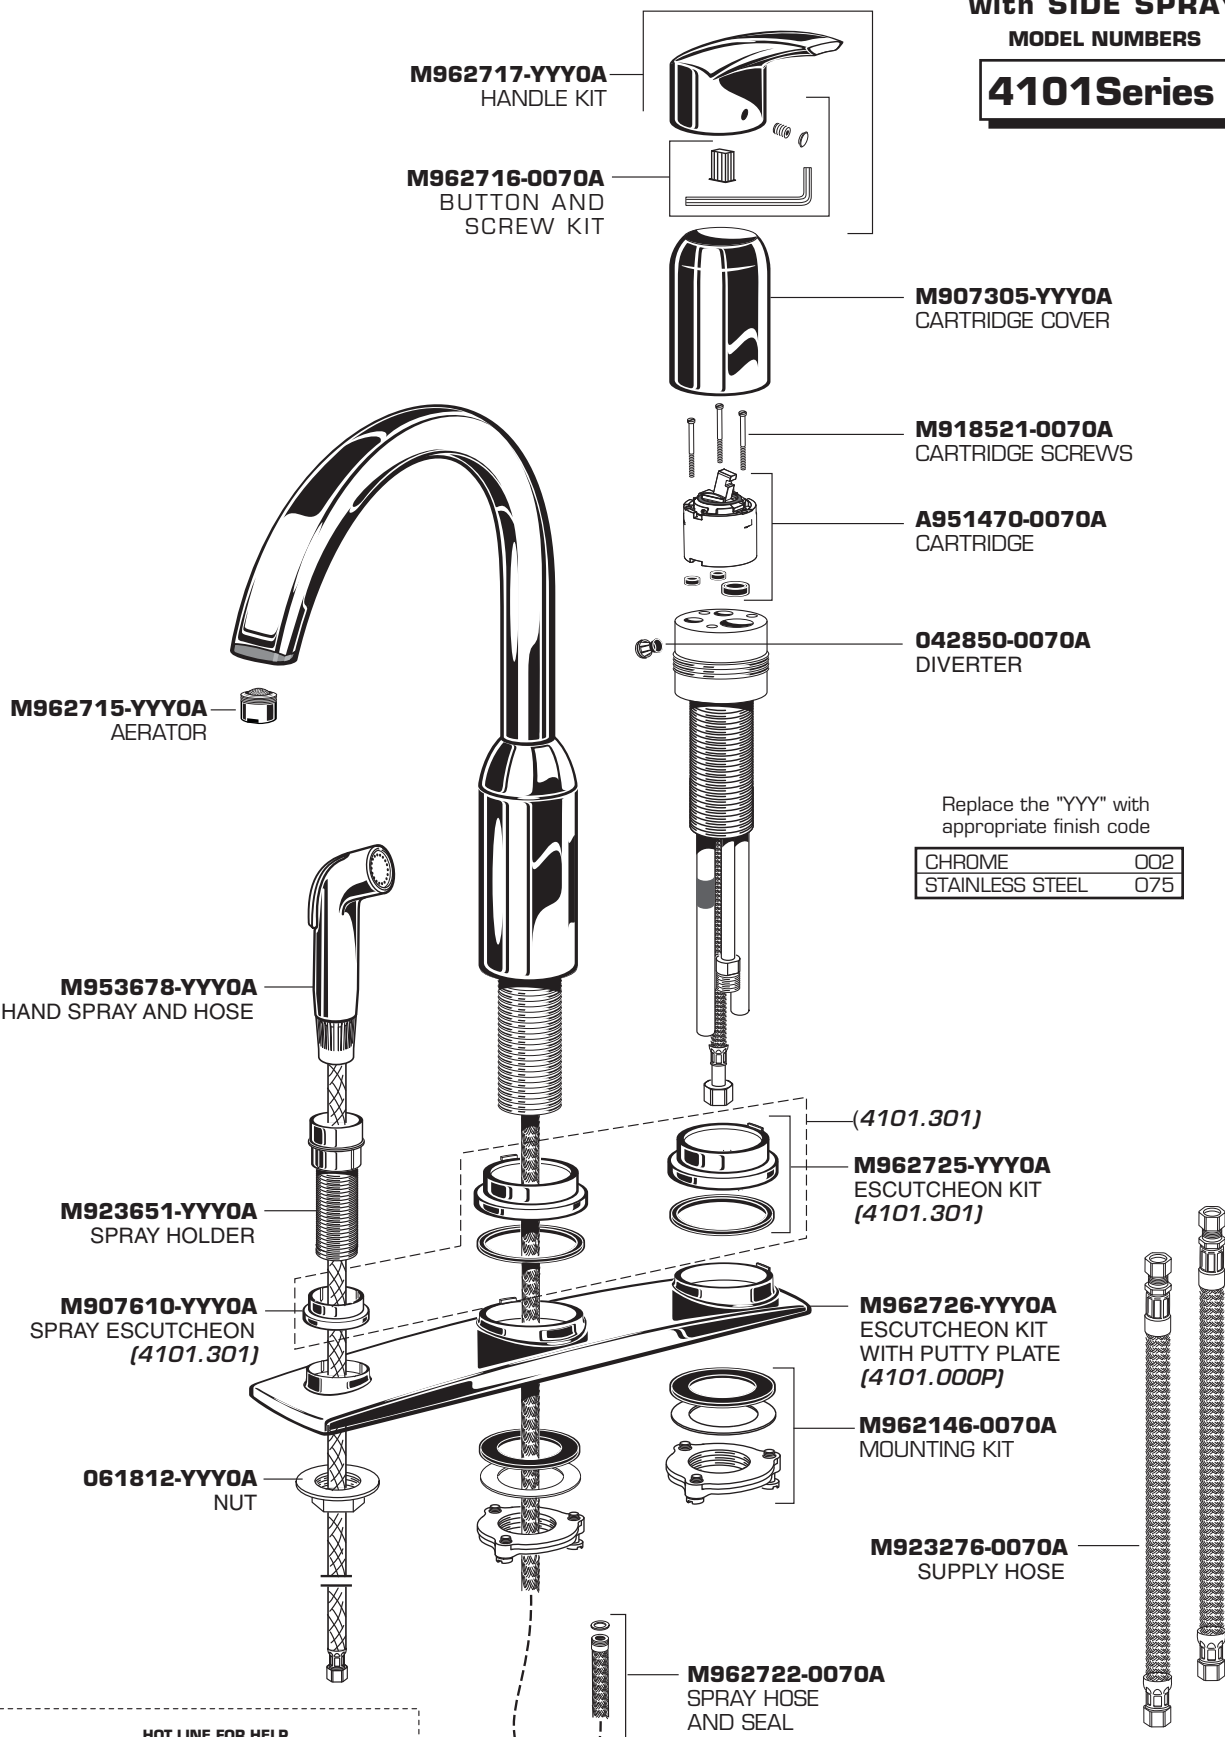

American Standard

ARCH HI-FLOW KITCHEN FAUCET with SIDE SPRAY

MODEL NUMBERS

4101Series

HOT LINE FOR HELP

For toll-free information and answers to your questions, call:
1-800-442-1902
Weekdays 8:00 a.m. to 6:00 p.m. EST
IN CANADA 1-800-387-0369 (TORONTO 1-905-306-1093)
Weekdays 8:00 a.m. to 7:00 p.m. EST
IN MEXICO 01-800-839-1200