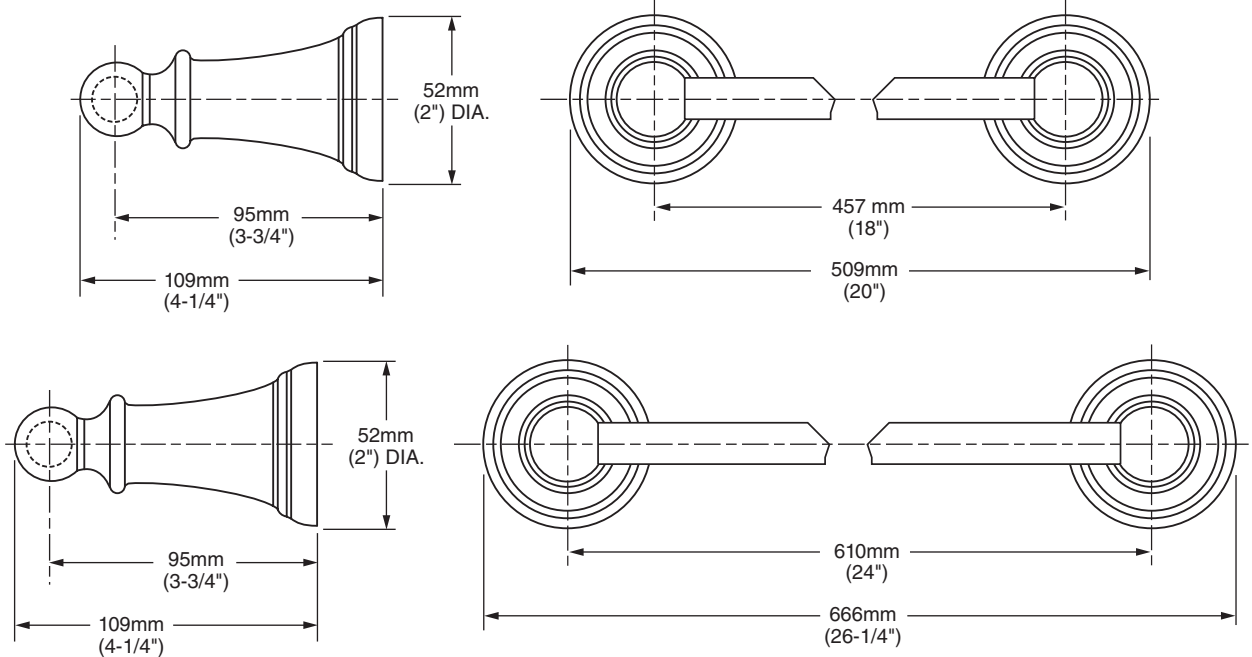

MODEL NUMBER:

- ☐ 8334.018 18" Towel Bar
- ☐ 8334 .024 24" Towel Bar

Available Finishes

.002	Polished Chrome
.224	Oil Rubbed Bronze
.295	Satin Nickel (PVD)

PRODUCT FEATURES:

Materials of Construction: Metal construction for durability & long life. Brass Rod.

Concealed Mounting: No exposed set screws.

Easy to Install

Durability of Finishes: Chrome and PVD finishes will never tarnish.

SUGGESTED SPECIFICATION:

18" and 24" Towel Bar shall feature metal construction with tarnish - free PVD finish. Rod shall be brass. Shall feature concealed mounting with no exposed set screws. Towel Bar shall be American Standard Model # 8334.____.____.