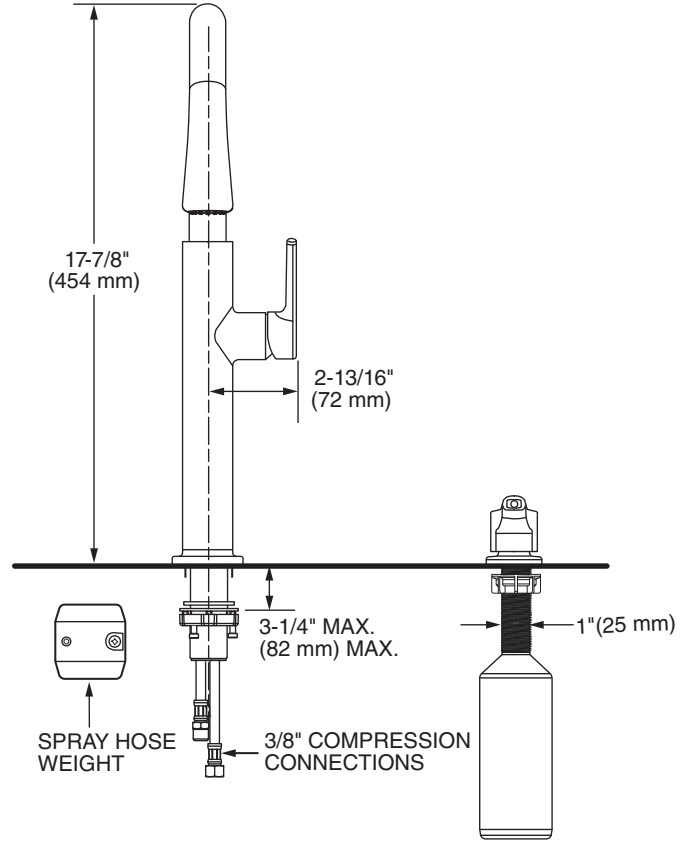

MODEL NUMBER:

□ 4803300 Pull-Down Dual Spray Kitchen Faucet
Stainless Steel, Chrome, & Matte Black Finish.

GENERAL DESCRIPTION:

Thoughtful design makes all the difference in the presence and performance of the Studio S Pull-Down Dual-Spray Kitchen Faucet from American Standard. Contemporary cylinder profile is 18-in. tall creating a focal point and allowing ample room for filling large pots with ease. The pull-down spray head is easy to grasp and change spray functions from stream to a powerful spray. Unique raised single handle lever provides drip-free performance and adds distinction to your kitchen design.

PRODUCT FEATURES:

- High 18-in. design makes it easy to fill large pots and lends a professional look
- Wipe-clean, one-piece lever handle eliminates tiny crevices where build-up hides
- Dual-function spray head with pause easily toggles from a powerful spray to a smooth stream with one hand
- Re-Trax feature ensures smooth retraction of spray head after use
- Swivel spout rotates 360° for optimal reach and range of motion in and around the sink
- Rubber spray nozzles wipe clean easily with your fingertip
- Drip-free performance with high quality ceramic disc valve
- Durable brass and metal construction
- Pre-installed braided nylon supply lines
- Limited lifetime warranty
- 1.5 gpm/5.7 L/min maximum flow rate

SUGGESTED SPECIFICATION

Single control kitchen pull-down faucet shall feature a high arc metal swivel spout and metal lever handle. Shall also feature 28 mm washerless ceramic disc valve cartridge and 38" flexible supply hoses. Faucet shall include Re-Trax Retraction System. Faucet shall be American Standard Model # 4803300._____.