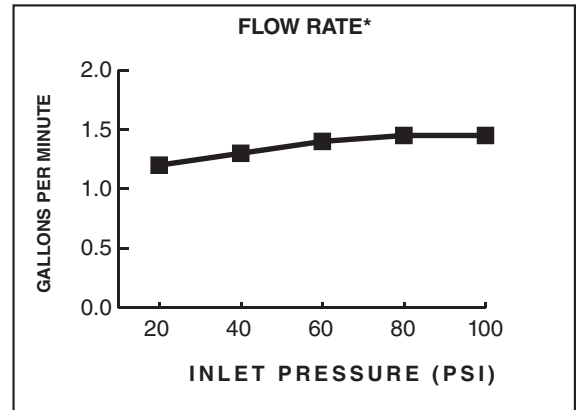

CODES AND STANDARDS

These products meet or exceed the following codes and standards:

- **ANSI A117.1**
- **ASME A112.18.1**
- **CSA B125.1**
- **NSF 61/Section 9**
- **NSF 372**