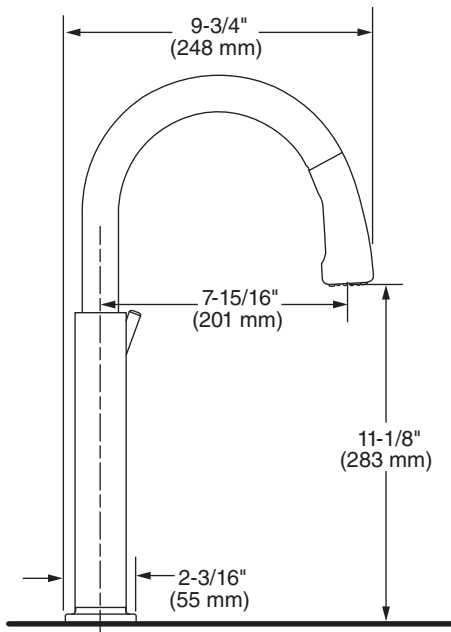

MODEL NUMBER:

□ 4803300 Pull-Down Dual Spray Kitchen Faucet
Stainless Steel, Chrome, & Matte Black Finish.

GENERAL DESCRIPTION:

Thoughtful design makes all the difference in the presence and performance of the Studio S Pull-Down Dual-Spray Kitchen Faucet from American Standard. Contemporary cylinder profile is 18-in. tall creating a focal point and allowing ample room for filling large pots with ease. The pull-down spray head is easy to grasp and change spray functions from stream to a powerful spray. Unique raised single handle lever provides drip-free performance and adds distinction to your kitchen design.

PRODUCT FEATURES:

- High 18-in. design makes it easy to fill large pots and lends a professional look
- Wipe-clean, one-piece lever handle eliminates tiny crevices where build-up hides
- Dual-function spray head with pause easily toggles from a powerful spray to a smooth stream with one hand
- Re-Trax feature ensures smooth retraction of spray head after use
- Swivel spout rotates 360° for optimal reach and range of motion in and around the sink
- Rubber spray nozzles wipe clean easily with your fingertip
- Drip-free performance with high quality ceramic disc valve
- Durable brass and metal construction
- Pre-installed braided nylon supply lines
- Limited lifetime warranty
- 1.5 gpm/5.7 L/min maximum flow rate

SUGGESTED SPECIFICATION

Single control kitchen pull-down faucet shall feature a high arc metal swivel spout and metal lever handle. Shall also feature 28 mm washerless ceramic disc valve cartridge and 38" flexible supply hoses. Faucet shall include Re-Trax Retraction System. Faucet shall be American Standard Model # 4803300._____.