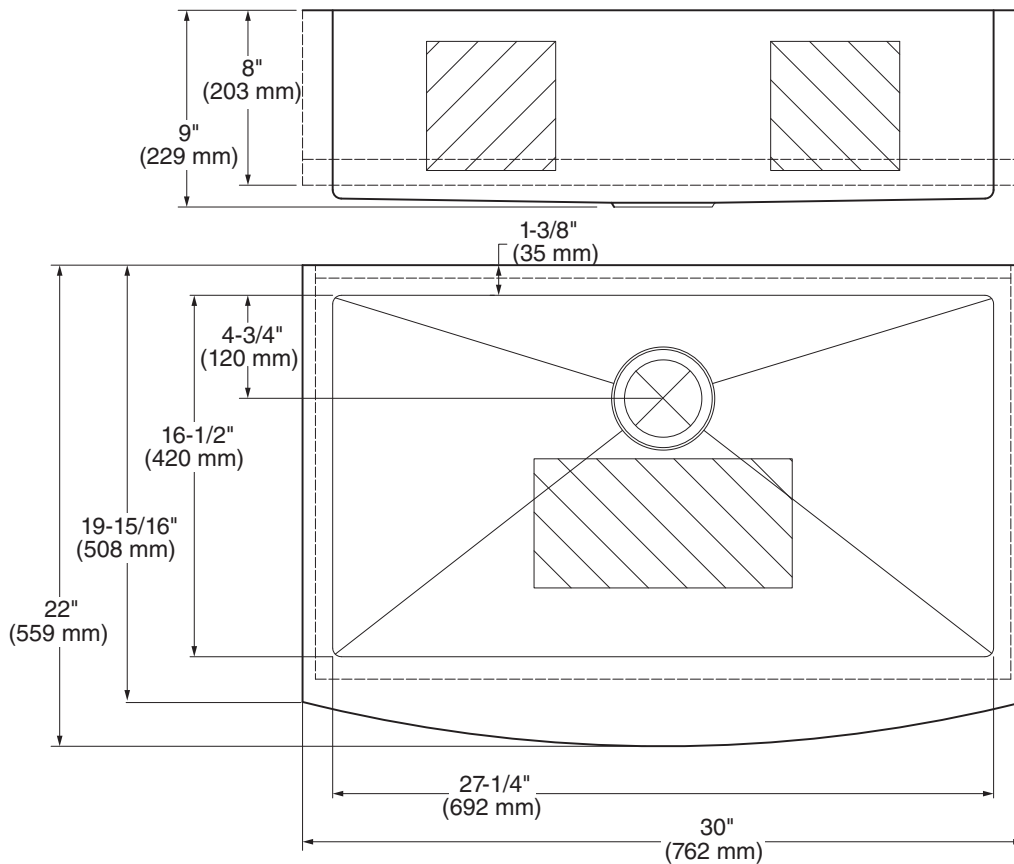

**PEKOE® 30 x 22 SINGLE BOWL
APRON FRONT KITCHEN SINK**

□ **18SB.9302200A.075**

- Fabricated Single Bowl Stainless Steel apron front
- 18 Gauge Stainless Steel
- 9" Deep Bowl
- 10mm radius corners
- Undermount or flush mount installation
- Features SoundSecure+™ Sound Pads
- Features StoneLock™ Undercoating
- 34" (864mm) cabinet required
- Includes:
 - 7302361-401-0750A Bottom Grid
 - 9028000.075 Waste Fitting
 - Cutout template
 - Installation Instructions
- Limited Lifetime Warranty

Nominal Dimensions:

30" x 22" x 9"
(762 x 559 x 229mm)

Bowl Size:

27-1/4" (692mm) wide
16-9/16" (420mm) front to back
9" (229mm) deep

SEE REVERSE FOR ROUGHING-IN DIMENSIONS
AND PRODUCT SPECIFICATIONS

**Compliance Certifications - Meets or
Exceeds the Following Specifications:**

- ASME A112.19.3/CSA B45.4

To Be Specified:

- Color: Stainless Steel .075

NOTES:

* DIMENSIONS SHOWN FOR LOCATION OF SUPPLIED AND "P" TRAP ARE SUGGESTED.
FITTINGS NOT INCLUDED WITH FIXTURE AND MUST BE ORDERED SEPARATELY.
SEALING COMPOUND SUPPLIED BY OTHERS.

IMPORTANT: Dimensions of fixtures are nominal and may vary within the range of tolerances established by ANSI Standard A112.19.3.
These measurements are subject to change or cancellation. No responsibility is assumed for use of superseded or voided pages.