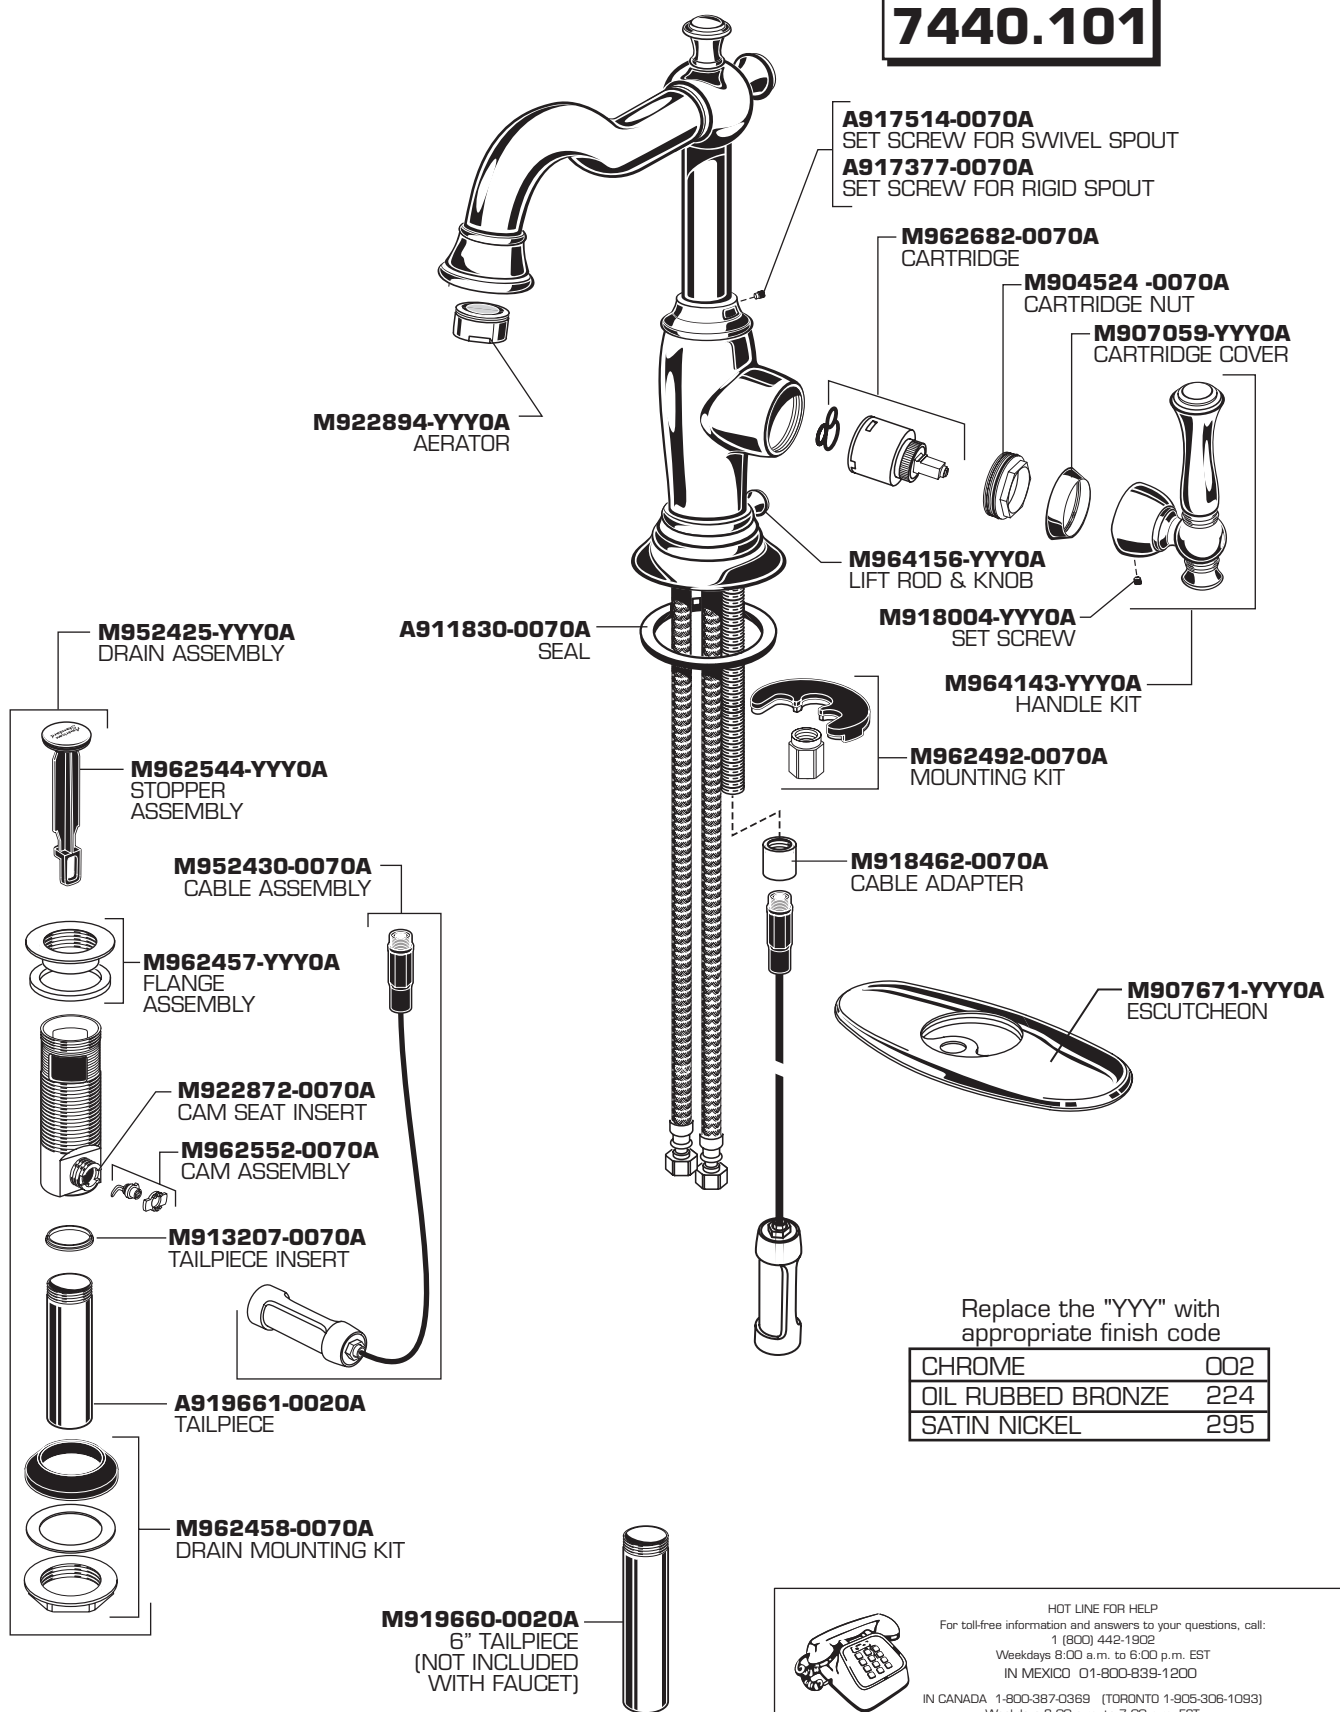

QUENTIN™
MONOBLOCK LAVATORY
FAUCET with Speed Connect™ Drain
MODEL NUMBER

7440.101

Replace the "YYY" with appropriate finish code

CHROME	002
OIL RUBBED BRONZE	224
SATIN NICKEL	295

HOT LINE FOR HELP
 For toll-free information and answers to your questions, call:
 1 (800) 442-1902
 Weekdays 8:00 a.m. to 6:00 p.m. EST
 IN MEXICO 01-800-839-1200