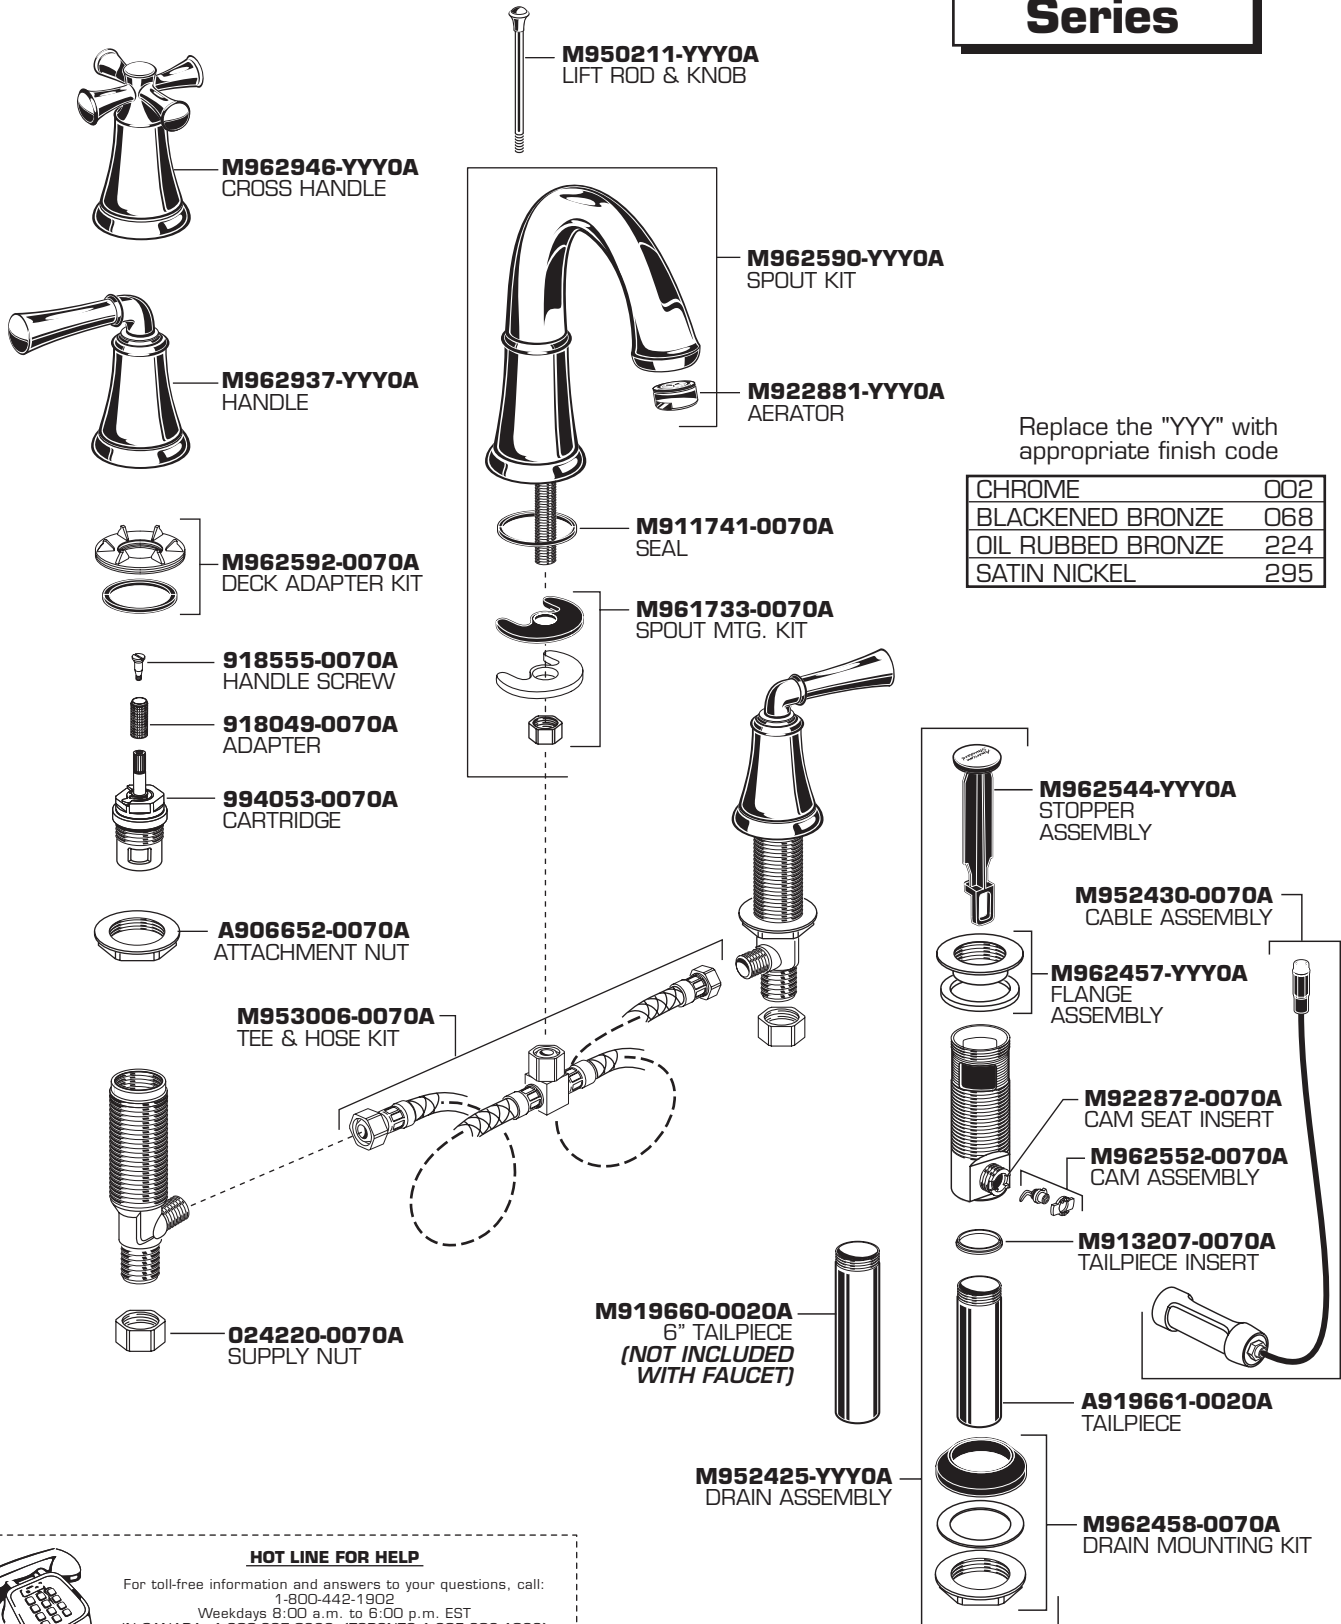

American Standard

PORTSMOUTH™ Spread Lavatory Faucet with Speed Connect™ Drain

MODEL NUMBER

7420.801
7420.821
Series

Replace the "YYY" with appropriate finish code

CHROME	002
BLACKENED BRONZE	068
OIL RUBBED BRONZE	224
SATIN NICKEL	295