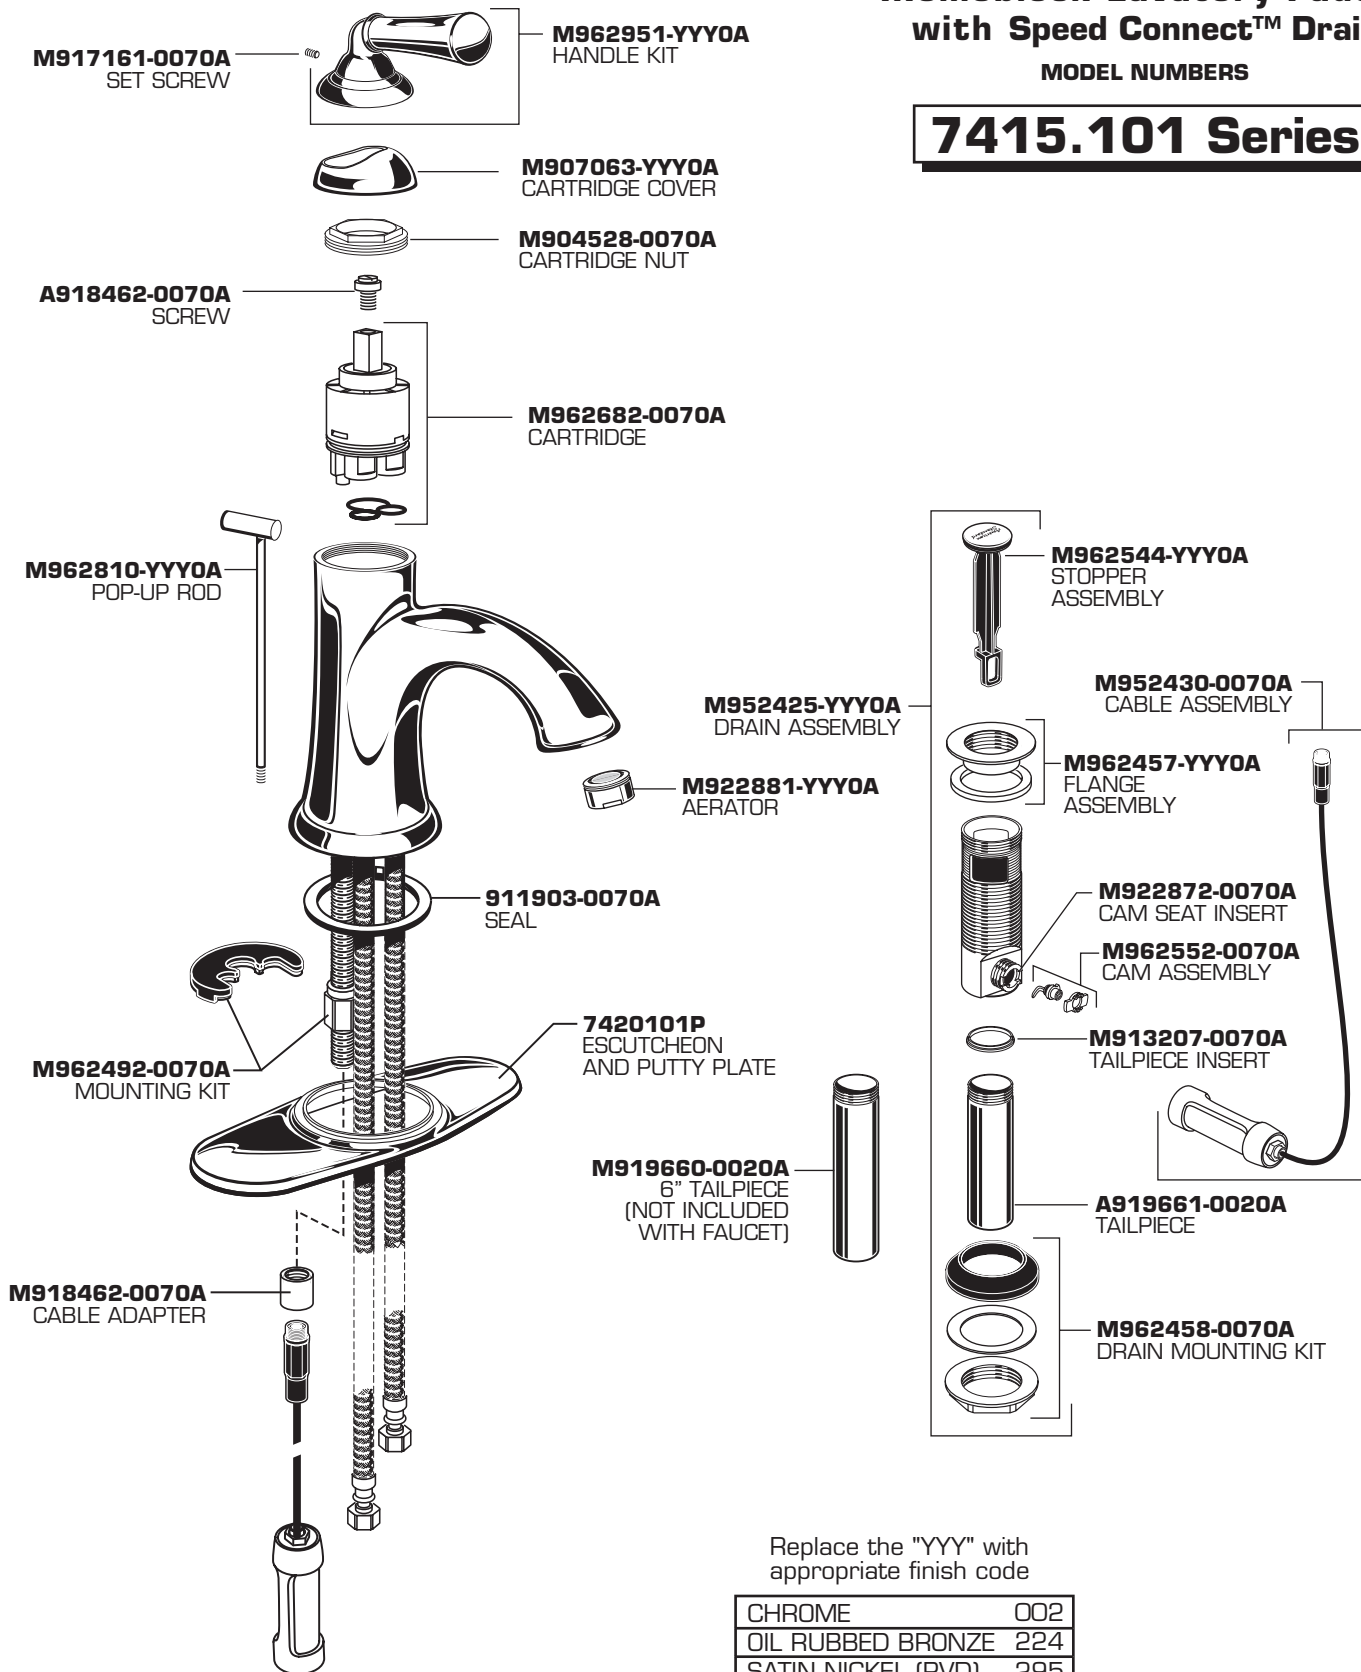

American Standard

PORTSMOUTH™ Momoblock Lavatory Faucet with Speed Connect™ Drain

MODEL NUMBERS

7415.101 Series

Replace the "YYY" with appropriate finish code

CHROME	002
OIL RUBBED BRONZE	224
SATIN NICKEL (PVD)	295