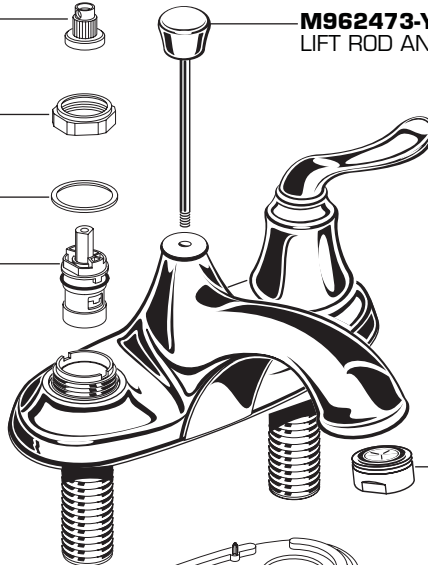

American Standard

PRINCETON Center Set Faucet

4508.201

M918075-0070A

M916808-YYY0A
METAL LEVER HANDLE

M918504-0070A
HANDLE SCREW

M918021-0070A
ADAPTER

M904900-0070A
VALVE NUT

M913806-0070A
BEARING WASHER

A954120-0070A
VALVE

M962473-YYY0A
LIFT ROD AND KNOB

066070-YYY0A
AERATOR

M923058-0070A
PUTTY PLATE

065800-0070A
ATTACHMENT NUT

M952425-YYY0A
DRAIN ASSEMBLY

M919660-0020A
6" TAILPIECE
(NOT INCLUDED
WITH FAUCET)

Replace the "YYY" with appropriate finish code

CHROME	002
SATIN NICKLE	295

M962544-YYY0A
STOPPER
ASSEMBLY

M952430-0070A
CABLE ASSEMBLY

M962457-YYY0A
FLANGE
ASSEMBLY

M922872-0070A
CAM SEAT INSERT

M962552-0070A
CAM ASSEMBLY