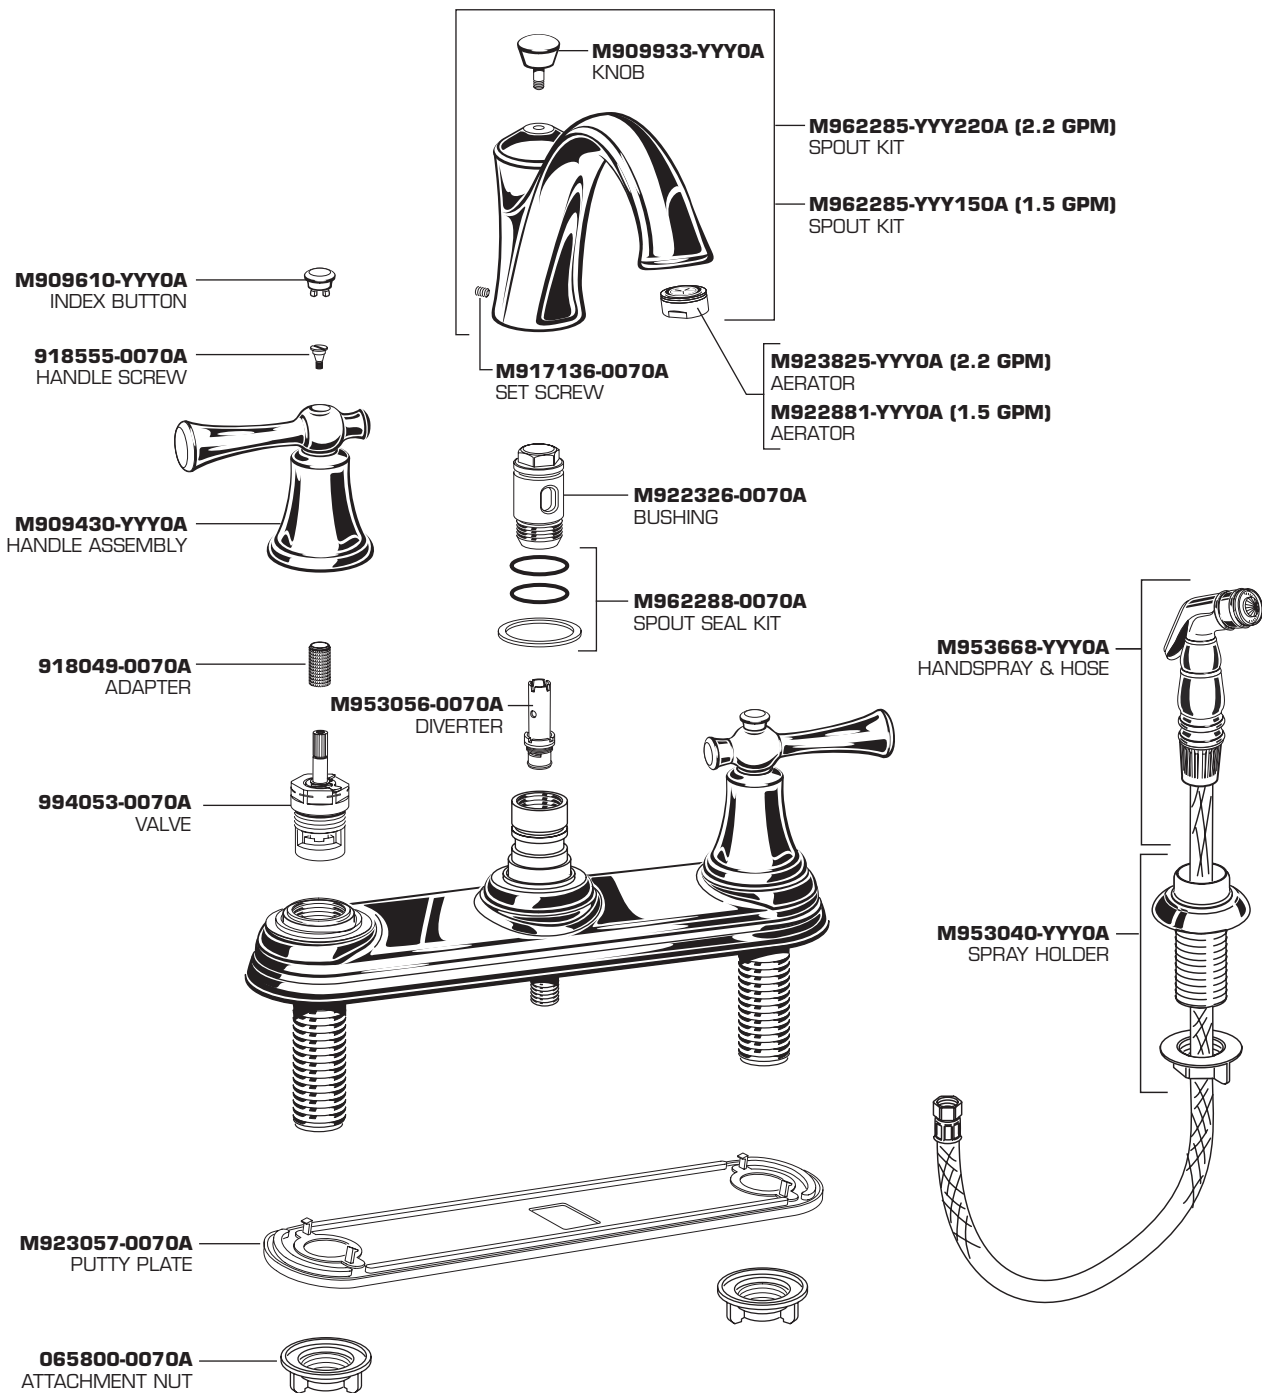

*American Standard*

# PORTSMOUTH™ DUAL CONTROL KITCHEN FAUCET

MODEL NUMBER

**4285.501**  
**4285.501F15**

Replace the YYY with  
Appropriate finish code

CHROME	002
STAINLESS STEEL	075
OIL RUBBED BRONZE	224

**HOT LINE FOR HELP**