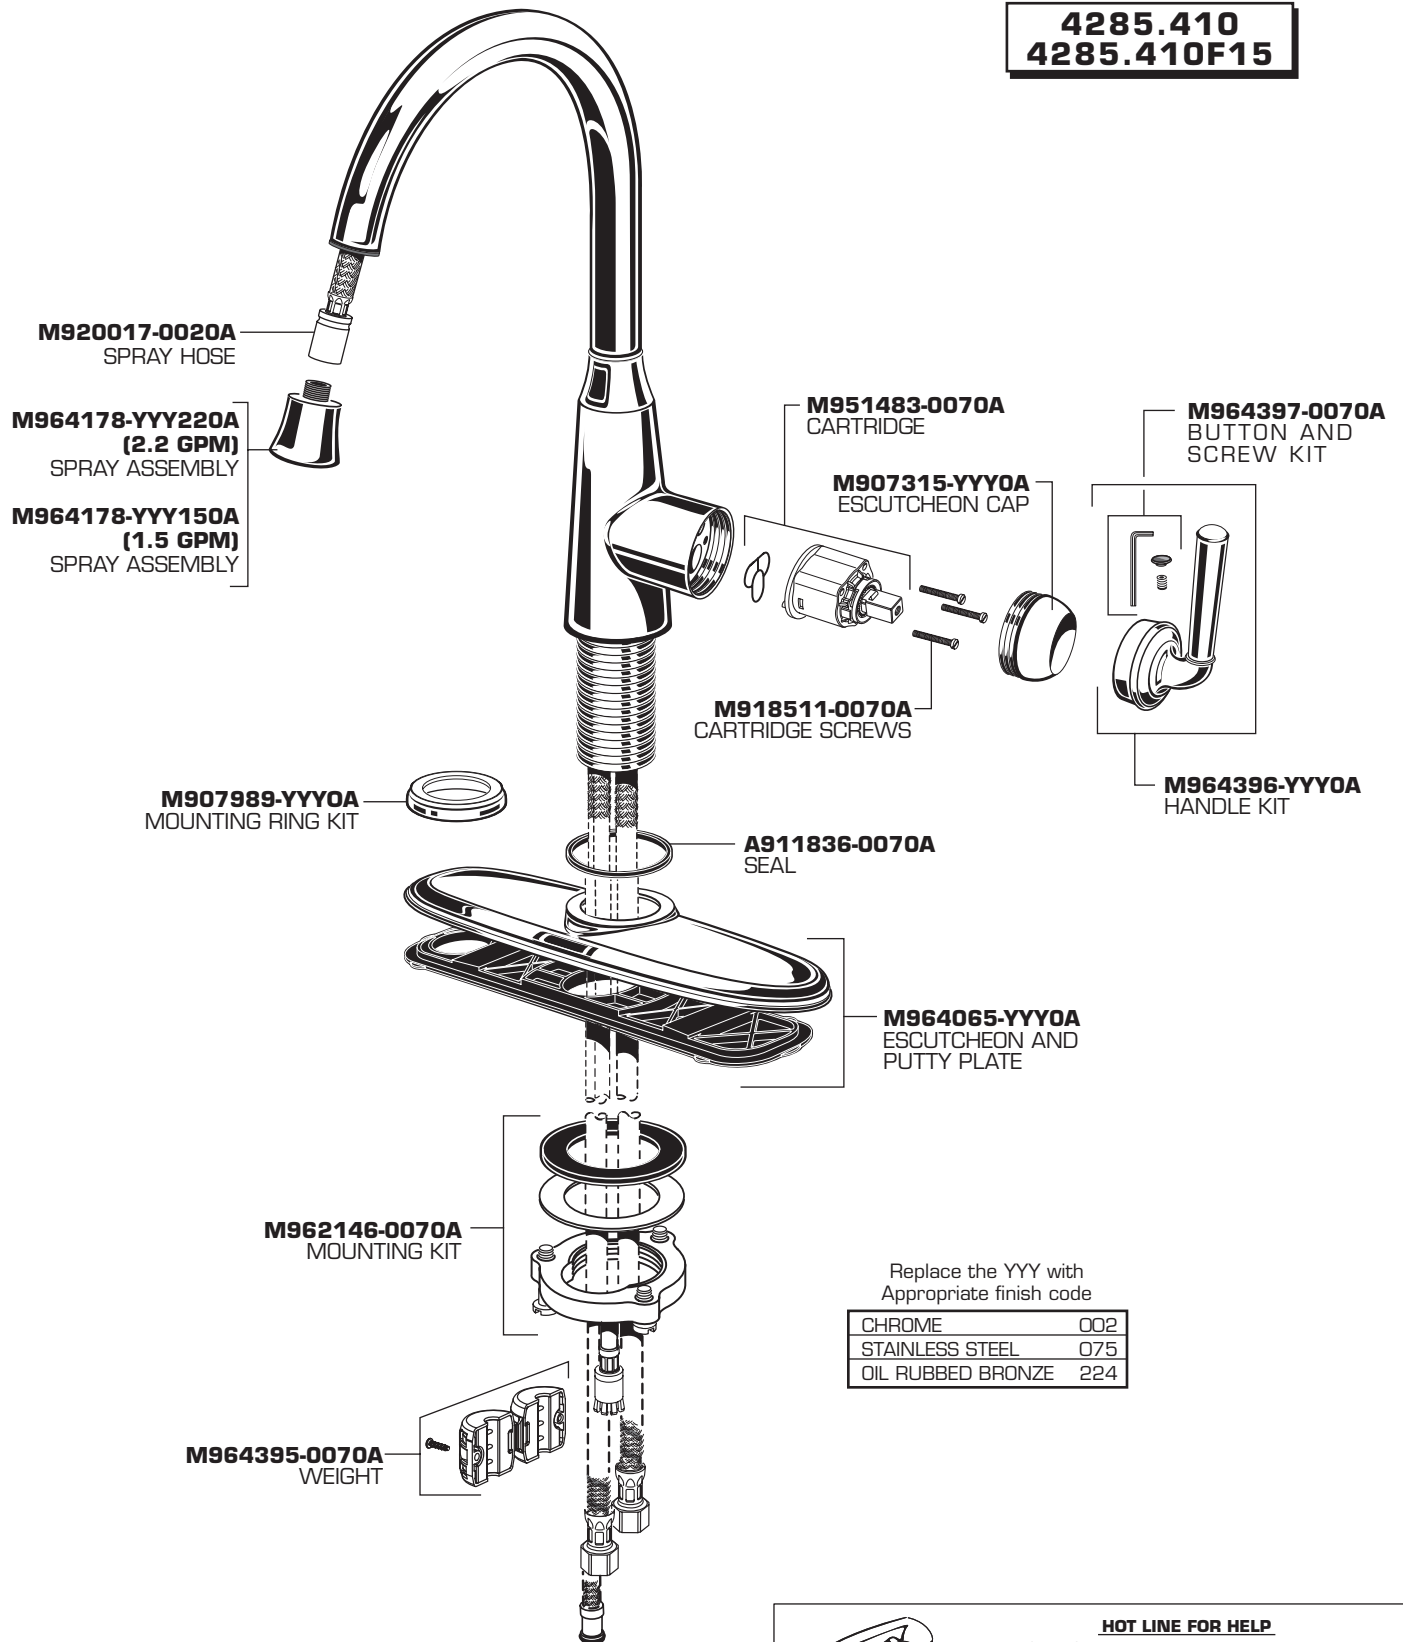

**PORTSMOUTH™
SINGLE CONTROL
PULL-DOWN BAR FAUCET**

MODEL NUMBER

**4285.410
4285.410F15**

HOT LINE FOR HELP

For toll-free information and answers to your questions, call:
1-800-442-1902
Weekdays 8:00 a.m. to 6:00 p.m. EST
IN CANADA 1-800-387-0369 (TORONTO 1-905-306-1093)
Weekdays 8:00 a.m. to 7:00 p.m. EST
IN MEXICO 01-800-839-1200